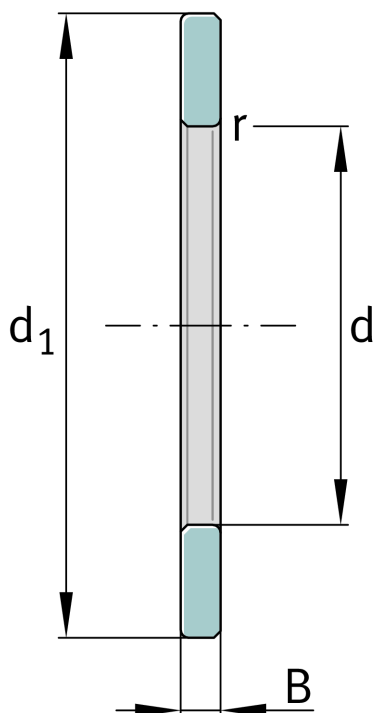

**WS81228**

Shaft locating washer

Schaeffler ID:
0000270570000Axial cylindrical roller bearings 812, single
direction, comprising K812, GS, WS

Technical information

**Main Dimensions & Performance Data**

d	140 mm	Bore diameter
d ₁	197 mm	Lip diameter shaft washer
B	13,5 mm	Height shaft washer
Z		Bore diameter shaft washer
	1,635 kg	Weight

Mounting dimensions

r _{min}	1,5 mm	minimum chamfer dimension
------------------	--------	---------------------------