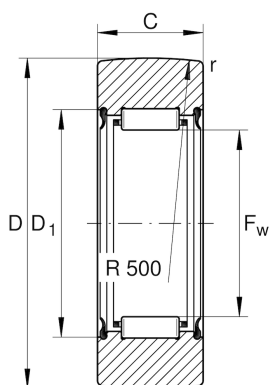

★ RNA22/8-2RSR

Yoke type track roller

Schaeffler ID:
0000271700000

★ Preferred product

Yoke type track rollers RNA22...-2RSR,
without axial guidance, lip seals on both
sides

Technical information

Main Dimensions & Performance Data

D	24 mm	Outside diameter
F_w	12 mm	Under roller diameter
C	11,8 mm	Width, outer ring
$C_{r w}$	4.800 N	Basic dynamic load rating, radial
$C_{0r w}$	4.300 N	Basic static load rating, radial
$C_{ur w}$	650 N	Fatigue load limit, radial
n_{DG}	7.000 1/min	Speed on permanent grease lubrication
	25,3 g	Weight

Dimensions

$D_{1 \min}$	18 mm	Minimum mounting dimension
r_{\min}	0,3 mm	Minimum chamfer dimension
R	500 mm	Radius of outer ring outside profile