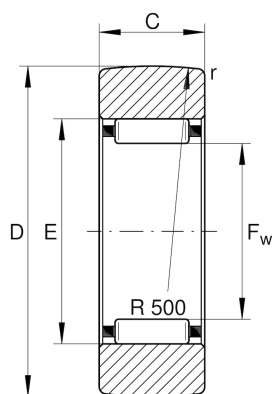

★ RSTO10

Yoke type track roller

Schaeffler ID:
0000542320000

Yoke type track rollers RSTO, without axial guidance, outer ring without ribs

★ Preferred product

Technical information

Main Dimensions & Performance Data

D	30 mm	Outside diameter
F_w	14 mm	Under roller diameter
C	11,8 mm	Width, outer ring
$C_{r w}$	8.400 N	Basic dynamic load rating, radial
$C_{0r w}$	9.500 N	Basic static load rating, radial
$C_{ur w}$	1.390 N	Fatigue load limit, radial
n_{DG}	5.500 1/min	Speed on permanent grease lubrication
	49 g	Weight

Dimensions

E	20 mm	Raceway diameter outer ring
r_{min}	0,3 mm	Minimum chamfer dimension
R	500 mm	Radius of outer ring outside profile