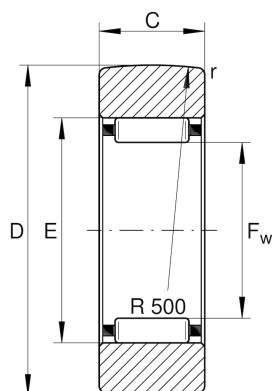

★ RSTO5-TV

Yoke type track roller

Schaeffler ID:
0001621750000

Yoke type track rollers RSTO, without axial guidance, outer ring without ribs

★ Preferred product

Technical information

Main Dimensions & Performance Data

| | | |
|-------------------|--------------|---------------------------------------|
| D | 16 mm | Outside diameter |
| F _w | 7 mm | Under roller diameter |
| C | 7,8 mm | Width, outer ring |
| C _{r w} | 2.550 N | Basic dynamic load rating, radial |
| C _{0r w} | 2.650 N | Basic static load rating, radial |
| C _{ur w} | 335 N | Fatigue load limit, radial |
| n _{DG} | 16.000 1/min | Speed on permanent grease lubrication |
| | 8,15 g | Weight |

Dimensions

| | | |
|------------------|--------|--------------------------------------|
| E | 10 mm | Raceway diameter outer ring |
| r _{min} | 0,3 mm | Minimum chamfer dimension |
| R | 500 mm | Radius of outer ring outside profile |