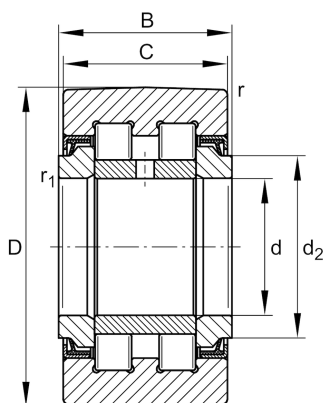

## ★ PWTR3072-2RS-XL

Yoke type track roller

Schaeffler ID:  
0644201910000

★ Preferred product

Yoke type track rollers PWTR..-2RS, full complement cylindrical roller set, with axial guidance, lip seals on both sides

#### Main Dimensions & Performance Data

d	30 mm	Bore diameter
D	72 mm	Outside diameter
B	29 mm	Width, inner ring
$C_{r w}$	41.000 N	Basic dynamic load rating, radial
$C_{0r w}$	56.000 N	Basic static load rating, radial
$C_{ur w}$	7.300 N	Fatigue load limit, radial
$n_{DG}$	2.200 1/min	Speed on permanent grease lubrication
$F_{0r per}$	56.000 N	Permissible static load, radial
$F_{r per}$	54.000 N	Permissible dynamic load outer ring, radial
	0,68 kg	Weight

#### Dimensions

C	28 mm	Width, outer ring
$d_2$	38 mm	Stop diameter of thrust washer
$r_{min}$	1 mm	Minimum chamfer dimension
$r_{1 min}$	0,5 mm	Minimum chamfer dimension