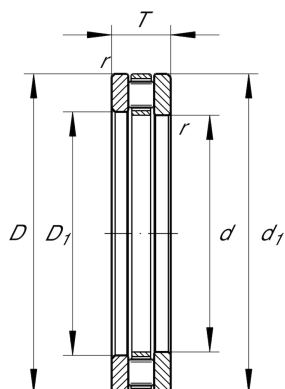

Technical information

Temperature range

$T_{\min}$	120 °C	Operating temperature min.
$T_{\max}$	-30 °C	Operating temperature max.
	1,046 kg	Weight

Main Dimensions & Performance Data

d	120 mm	Bore diameter
D	155 mm	Outside diameter
T	25 mm	Height
C_a	214.000 N	Basic dynamic load rating, axial
C_{0a}	760.000 N	Basic static load rating, axial
C_{ua}	67.000 N	Fatigue load limit, axial
n_G	2.090 1/min	Limiting speed
n_{gr}	780 1/min	Reference speed

Dimensions

D_1	122 mm	Bore diameter housing washer
d_1	155 mm	Rip diameter shaft washer
$r_{\min}$	1 mm	Minimum chamfer dimension

Mounting dimensions

$d_{a \min}$	151 mm	Minimum diameter shaft shoulder
$D_{a \max}$	124 mm	Maximum diameter of housing shoulder
$r_{a \max}$	1 mm	Maximum recess radius

Additional information

K81124-TV	Axial roller and cage assembly
GS81124	Housing Washer
WS81124	Shaft washer
LS120155	Track Washer