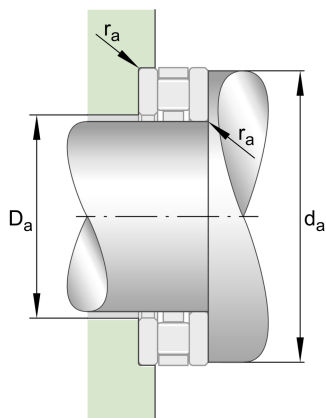

Technical information

Temperature range

$T_{\min}$	120 °C	Operating temperature min.
$T_{\max}$	-30 °C	Operating temperature max.
	1,046 kg	Weight

Main Dimensions & Performance Data

d	120 mm	Bore diameter
D	155 mm	Outside diameter
T	25 mm	Height
C_a	214.000 N	Basic dynamic load rating, axial
C_{0a}	760.000 N	Basic static load rating, axial
C_{ua}	67.000 N	Fatigue load limit, axial
n_G	2.090 1/min	Limiting speed
n_{gr}	780 1/min	Reference speed

Dimensions

D_1	122 mm	Bore diameter housing washer
d_1	155 mm	Rip diameter shaft washer
$r_{\min}$	1 mm	Minimum chamfer dimension

Mounting dimensions

$d_{a \min}$	151 mm	Minimum diameter shaft shoulder
$D_{a \max}$	124 mm	Maximum diameter of housing shoulder
$r_{a \max}$	1 mm	Maximum recess radius

Additional information

K81124-TV	Axial roller and cage assembly
GS81124	Housing Washer
WS81124	Shaft washer
LS120155	Track Washer