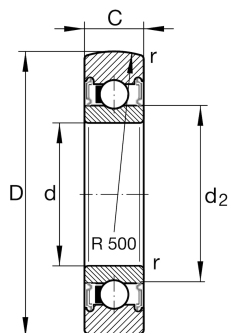


**LR206-X-2RS**

Track roller

Schaeffler ID:
0008118310000Track roller LR..-2RSR, single row, no
plastic tyre

Technical information

**Main Dimensions & Performance Data**

D	72 mm	Outside diameter
d	30 mm	Bore diameter
C	16 mm	Height
$C_{r w}$	17.600 N	Basic dynamic load rating, radial
$C_{0r w}$	9.900 N	Basic static load rating, radial
$C_{ur w}$	510 N	Fatigue load limit, radial
n_{DG}	5.500 1/min	Speed on permanent grease lubrication
	0,33 kg	Weight

Dimensions

d_2	37,4 mm	Diameter of thrust washer
r_{min}	1 mm	Minimum chamfer dimension
R	500 mm	Radius of outer ring outside profile