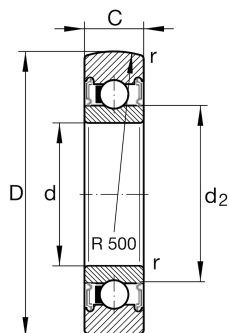

★ LR209-2RS

Track roller

Schaeffler ID:
0008155430000

Track roller LR...-2RSR, single row, no plastic tyre

★ Preferred product

Technical information

Main Dimensions & Performance Data

D	90 mm	Outside diameter
d	45 mm	Bore diameter
C	19 mm	Height
$C_{r w}$	23.700 N	Basic dynamic load rating, radial
$C_{0r w}$	14.100 N	Basic static load rating, radial
$C_{ur w}$	750 N	Fatigue load limit, radial
n_{DG}	3.600 1/min	Speed on permanent grease lubrication
	0,5 kg	Weight

Dimensions

d_2	53,2 mm	Diameter of thrust washer
r_{min}	1,1 mm	Minimum chamfer dimension
R	500 mm	Radius of outer ring outside profile