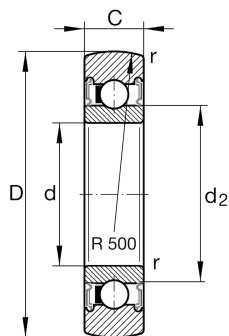

## ★ LR209-X-2RS

Track roller

Schaeffler ID:  
0008155780000

Track roller LR...-2RSR, single row, no plastic tyre

★ Preferred product

#### Main Dimensions & Performance Data

D	90 mm	Outside diameter
d	45 mm	Bore diameter
C	19 mm	Height
$C_{r w}$	23.700 N	Basic dynamic load rating, radial
$C_{0r w}$	14.100 N	Basic static load rating, radial
$C_{ur w}$	750 N	Fatigue load limit, radial
$n_{DG}$	3.600 1/min	Speed on permanent grease lubrication
	0,5 kg	Weight

#### Dimensions

$d_2$	53,2 mm	Diameter of thrust washer
$r_{min}$	1,1 mm	Minimum chamfer dimension
R	500 mm	Radius of outer ring outside profile