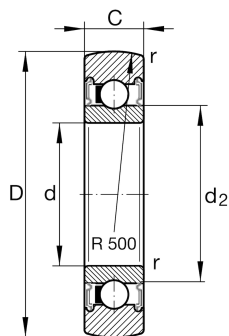

★ LR605-2RSR

Track roller

Schaeffler ID:
0009713670000

Track roller LR6..-2RSR, single row, no plastic tyre

★ Preferred product

Technical information

Main Dimensions & Performance Data

D	16 mm	Outside diameter
d	5 mm	Bore diameter
C	5 mm	Height
$C_{r w}$	1.290 N	Basic dynamic load rating, radial
$C_{0r w}$	510 N	Basic static load rating, radial
$C_{ur w}$	26,5 N	Fatigue load limit, radial
n_{DG}	23.000 1/min	Speed on permanent grease lubrication
	5,2 g	Weight

Dimensions

d_2	7,5 mm	Diameter of thrust washer
r_{min}	0,2 mm	Minimum chamfer dimension
R	500 mm	Radius of outer ring outside profile