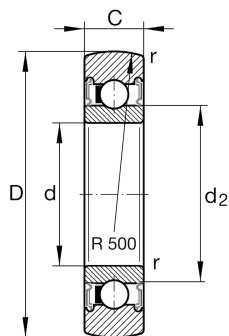

## ★ LR205-2RSR

Track roller

Schaeffler ID:  
0502741630000

Track roller LR...-2RSR, single row, no plastic tyre

★ Preferred product

#### Main Dimensions & Performance Data

D	62 mm	Outside diameter
d	25 mm	Bore diameter
C	15 mm	Height
$C_{r w}$	13.300 N	Basic dynamic load rating, radial
$C_{0r w}$	7.300 N	Basic static load rating, radial
$C_{ur w}$	370 N	Fatigue load limit, radial
$n_{DG}$	7.000 1/min	Speed on permanent grease lubrication
	0,23 kg	Weight

#### Dimensions

$d_2$	33,5 mm	Diameter of thrust washer
$r_{min}$	1 mm	Minimum chamfer dimension
R	500 mm	Radius of outer ring outside profile