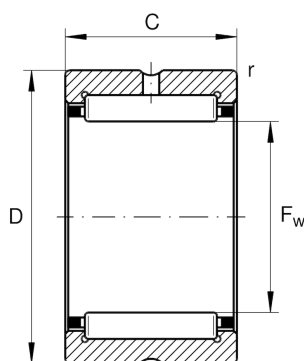

★ RNA4900-XL

Radial roller bearing

Schaeffler ID:
0506599360000

Radial roller bearing RNA..-XL

★ Preferred product

X-life

Technical information

Temperature range

T_{\min}	-30 °C	Operating temperature min.
T_{\max}	120 °C	Operating temperature max.
	16,5 g	Weight

Main Dimensions & Performance Data

F_w	14 mm	Under roller diameter
D	22 mm	Outside diameter
B	13 mm	Width
C_r	9.600 N	Basic dynamic load rating, radial
C_{0r}	9.200 N	Basic static load rating, radial
C_{ur}	1.660 N	Fatigue load limit, radial
n_G	24.600 1/min	Limiting speed
$n_{G \text{ Grease}}$	14.800 1/min	Limiting speed for grease lubrication
n_{gr}	17.800 1/min	Reference speed

Dimensions

r_{\min}	0,3 mm	Minimum chamfer dimension
C	13 mm	Width, outer ring

Additional information

G14X22X3	Sealing ring
SD14X22X3	Sealing ring 2