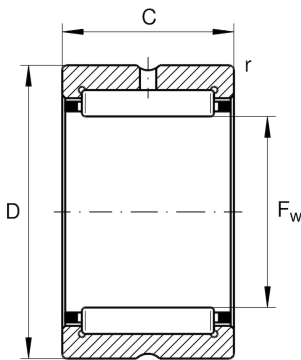

★ RNA6903-XL

Radial roller bearing

Schaeffler ID:
0507433410000

Radial roller bearing RNA..-XL

★ Preferred product

X-life

Technical information

Temperature range

$T_{\min}$	-30 °C	Operating temperature min.
$T_{\max}$	120 °C	Operating temperature max.
	0,043 kg	Weight

Main Dimensions & Performance Data

F_w	22 mm	Under roller diameter
D	30 mm	Outside diameter
B	23 mm	Width
C_r	21.100 N	Basic dynamic load rating, radial
C_{0r}	29.000 N	Basic static load rating, radial
C_{ur}	5.200 N	Fatigue load limit, radial
n_G	20.000 1/min	Limiting speed
$n_{G \text{ Grease}}$	12.000 1/min	Limiting speed for grease lubrication
n_{gr}	10.500 1/min	Reference speed

Dimensions

$r_{\min}$	0,3 mm	Minimum chamfer dimension
C	23 mm	Width, outer ring

Additional information

G22X30X4	Sealing ring
SD22X30X4	Sealing ring 2