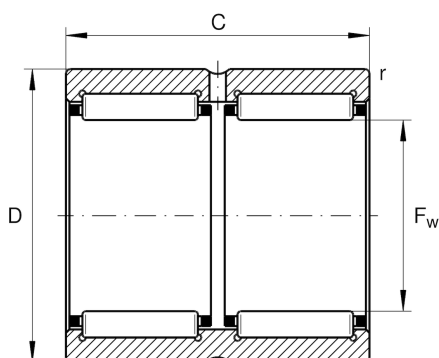

Technical information

Temperature range

$T_{\min}$	-30 °C	Operating temperature min.
$T_{\max}$	120 °C	Operating temperature max.
	0,199 g	Weight

Main Dimensions & Performance Data

F_w	42 mm	Under roller diameter
D	55 mm	Outside diameter
C_r	54.000 N	Basic dynamic load rating, radial
C_{0r}	86.000 N	Basic static load rating, radial
C_{ur}	16.200 N	Fatigue load limit, radial
n_G	10.700 1/min	Limiting speed
$n_{G \text{ Grease}}$	6.400 1/min	Limiting speed for grease lubrication
n_{gr}	6.200 1/min	Reference speed

Dimensions

$r_{\min}$	0,6 mm	Minimum chamfer dimension
C	36 mm	Width, outer ring