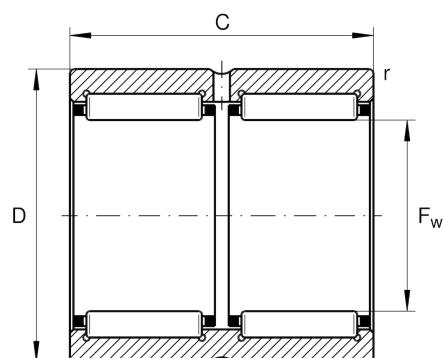

Technical information

Temperature range

$T_{\min}$	-30 °C	Operating temperature min.
$T_{\max}$	120 °C	Operating temperature max.
	0,003 kg	Weight

Main Dimensions & Performance Data

F_w	52 mm	Under roller diameter
D	68 mm	Outside diameter
C_r	79.000 N	Basic dynamic load rating, radial
C_{0r}	127.000 N	Basic static load rating, radial
C_{ur}	21.800 N	Fatigue load limit, radial
n_G	8.600 1/min	Limiting speed
$n_{G \text{ Grease}}$	5.200 1/min	Limiting speed for grease lubrication
n_{gr}	4.950 1/min	Reference speed

Dimensions

$r_{\min}$	0,6 mm	Minimum chamfer dimension
C	40 mm	Width, outer ring