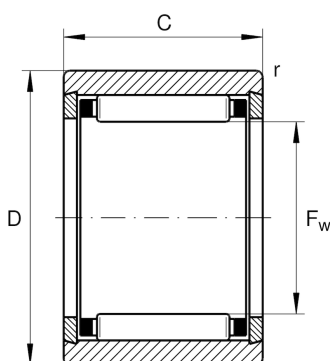

★ NK8/12-TV-XL

Needle roller bearing

Schaeffler ID:
0507532580000

Needle roller bearings NK, light series

★ Preferred product

X-life

Technical information

Temperature range

T_{\min}	-20 °C	Operating temperature min.
T_{\max}	120 °C	Operating temperature max.
	8,86 g	Weight

Main Dimensions & Performance Data

F_w	8 mm	Under roller diameter
D	15 mm	Outside diameter
C	12 mm	Width, outer ring
C_r	4.450 N	Basic dynamic load rating, radial
C_{0r}	4.100 N	Basic static load rating, radial
C_{ur}	700 N	Fatigue load limit, radial
n_G	32.500 1/min	Limiting speed
n_{gr}	37.000 1/min	Reference speed

Dimensions

r_{\min}	0,3 mm	Minimum chamfer dimension
------------	--------	---------------------------

Additional information

G8X15X3	Sealing ring
SD8X15X3	Sealing ring 2