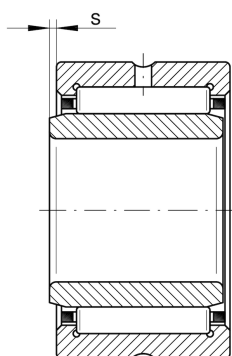

★ NKI6/12-TV-XL

Needle roller bearing

Schaeffler ID:
0507614710000

Needle roller bearings NKI, light series

★ Preferred product

X-life

Technical information

Temperature range

T_{\min}	-20 °C	Operating temperature min.
T_{\max}	120 °C	Operating temperature max.
	12,81 g	Weight

Main Dimensions & Performance Data

d	6 mm	Bore diameter
D	16 mm	Outside diameter
B	12 mm	Width
C_r	5.100 N	Basic dynamic load rating, radial
C_{0r}	5.000 N	Basic static load rating, radial
C_{ur}	860 N	Fatigue load limit, radial
n_G	31.000 1/min	Limiting speed
n_{gr}	28.500 1/min	Reference speed

Dimensions

F	9 mm	Raceway diameter inner ring
r_{\min}	0,3 mm	Minimum chamfer dimension
s	1,5 mm	Axial displacement