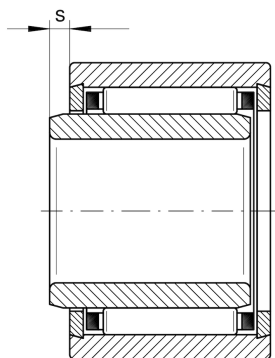

★ NKI6/12-TV-XL

Needle roller bearing

Schaeffler ID:
0507614710000

Needle roller bearings NKI, light series

★ Preferred product

X-life

Technical information

Temperature range

T_{\min}	-20 °C	Operating temperature min.
T_{\max}	120 °C	Operating temperature max.
	12,81 g	Weight

Main Dimensions & Performance Data

d	6 mm	Bore diameter
D	16 mm	Outside diameter
B	12 mm	Width
C_r	5.100 N	Basic dynamic load rating, radial
C_{0r}	5.000 N	Basic static load rating, radial
C_{ur}	860 N	Fatigue load limit, radial
n_G	31.000 1/min	Limiting speed
n_{gr}	28.500 1/min	Reference speed

Dimensions

F	9 mm	Raceway diameter inner ring
r_{\min}	0,3 mm	Minimum chamfer dimension
s	1,5 mm	Axial displacement