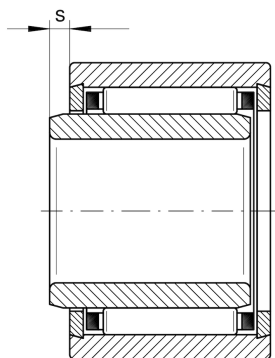

★ NKI6/16-TV-XL

Needle roller bearing

Schaeffler ID:
0507614800000

Needle roller bearings NKI, light series

★ Preferred product

X-life

Technical information

Temperature range

T_{\min}	-20 °C	Operating temperature min.
T_{\max}	120 °C	Operating temperature max.
	16,9 g	Weight

Main Dimensions & Performance Data

d	6 mm	Bore diameter
D	16 mm	Outside diameter
B	16 mm	Width
C_r	6.600 N	Basic dynamic load rating, radial
C_{0r}	7.100 N	Basic static load rating, radial
C_{ur}	1.210 N	Fatigue load limit, radial
n_G	31.000 1/min	Limiting speed
n_{gr}	28.000 1/min	Reference speed

Dimensions

F	9 mm	Raceway diameter inner ring
r_{\min}	0,3 mm	Minimum chamfer dimension
s	2 mm	Axial displacement