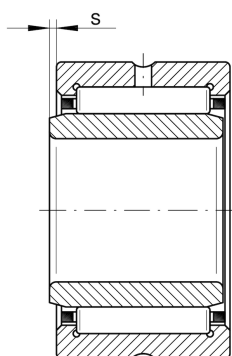

★ NKI6/16-TV-XL

Needle roller bearing

Schaeffler ID:
0507614800000

Needle roller bearings NKI, light series

★ Preferred product

X-life

Technical information

Temperature range

T_{\min}	-20 °C	Operating temperature min.
T_{\max}	120 °C	Operating temperature max.
	16,9 g	Weight

Main Dimensions & Performance Data

d	6 mm	Bore diameter
D	16 mm	Outside diameter
B	16 mm	Width
C_r	6.600 N	Basic dynamic load rating, radial
C_{0r}	7.100 N	Basic static load rating, radial
C_{ur}	1.210 N	Fatigue load limit, radial
n_G	31.000 1/min	Limiting speed
n_{gr}	28.000 1/min	Reference speed

Dimensions

F	9 mm	Raceway diameter inner ring
r_{\min}	0,3 mm	Minimum chamfer dimension
s	2 mm	Axial displacement