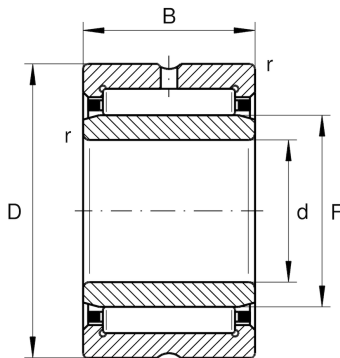

★ NKI25/20-TV-XL

Needle roller bearing

Schaeffler ID:
0507621410000

Needle roller bearings NKI, light series

★ Preferred product

X-life

Technical information

Temperature range

$T_{\min}$	-20 °C	Operating temperature min.
$T_{\max}$	120 °C	Operating temperature max.
	0,075 kg	Weight

Main Dimensions & Performance Data

d	25 mm	Bore diameter
D	38 mm	Outside diameter
B	20 mm	Width
C_r	27.500 N	Basic dynamic load rating, radial
C_{0r}	39.000 N	Basic static load rating, radial
C_{ur}	7.000 N	Fatigue load limit, radial
n_G	15.300 1/min	Limiting speed
n_{gr}	8.100 1/min	Reference speed

Dimensions

F	29 mm	Raceway diameter inner ring
$r_{\min}$	0,3 mm	Minimum chamfer dimension
s	1 mm	Axial displacement