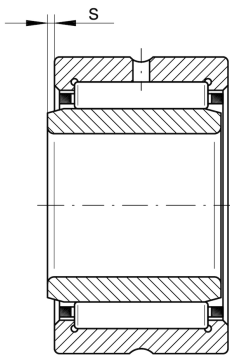

Technical information

Temperature range

$T_{\min}$	-20 °C	Operating temperature min.
$T_{\max}$	120 °C	Operating temperature max.
	0,075 kg	Weight

Main Dimensions & Performance Data

d	25 mm	Bore diameter
D	38 mm	Outside diameter
B	20 mm	Width
C_r	27.500 N	Basic dynamic load rating, radial
C_{0r}	39.000 N	Basic static load rating, radial
C_{ur}	7.000 N	Fatigue load limit, radial
n_G	15.300 1/min	Limiting speed
n_{gr}	8.100 1/min	Reference speed

Dimensions

F	29 mm	Raceway diameter inner ring
$r_{\min}$	0,3 mm	Minimum chamfer dimension
s	1 mm	Axial displacement