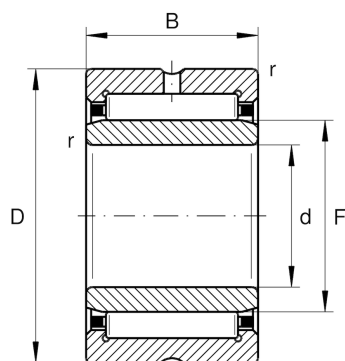

★ NKI28/20-TV-XL

Needle roller bearing

Schaeffler ID:
0507621680000

Needle roller bearings NKI, light series

★ Preferred product

X-life

Technical information

Temperature range

T_{\min}	-20 °C	Operating temperature min.
T_{\max}	120 °C	Operating temperature max.
	91,58 g	Weight

Main Dimensions & Performance Data

d	28 mm	Bore diameter
D	42 mm	Outside diameter
B	20 mm	Width
C_r	29.500 N	Basic dynamic load rating, radial
C_{0r}	44.500 N	Basic static load rating, radial
C_{ur}	8.000 N	Fatigue load limit, radial
n_G	14.000 1/min	Limiting speed
n_{gr}	7.500 1/min	Reference speed

Dimensions

F	32 mm	Raceway diameter inner ring
r_{\min}	0,3 mm	Minimum chamfer dimension
s	1 mm	Axial displacement