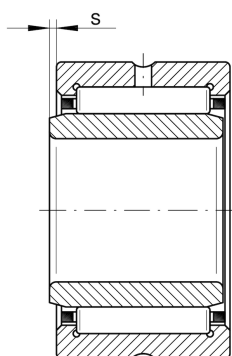

★ NKI28/20-TV-XL

Needle roller bearing

Schaeffler ID:
0507621680000

Needle roller bearings NKI, light series

★ Preferred product

X-life

Technical information

Temperature range

T_{\min}	-20 °C	Operating temperature min.
T_{\max}	120 °C	Operating temperature max.
	91,58 g	Weight

Main Dimensions & Performance Data

d	28 mm	Bore diameter
D	42 mm	Outside diameter
B	20 mm	Width
C_r	29.500 N	Basic dynamic load rating, radial
C_{0r}	44.500 N	Basic static load rating, radial
C_{ur}	8.000 N	Fatigue load limit, radial
n_G	14.000 1/min	Limiting speed
n_{gr}	7.500 1/min	Reference speed

Dimensions

F	32 mm	Raceway diameter inner ring
r_{\min}	0,3 mm	Minimum chamfer dimension
s	1 mm	Axial displacement