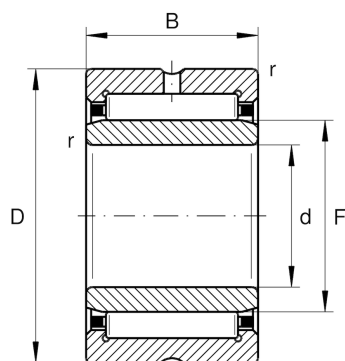

★ NKI30/20-TV-XL

Needle roller bearing

Schaeffler ID:
0507621840000

Needle roller bearings NKI, light series

★ Preferred product

X-life

Technical information

Temperature range

T_{\min}	-20 °C	Operating temperature min.
T_{\max}	120 °C	Operating temperature max.
	0,001 kg	Weight

Main Dimensions & Performance Data

d	30 mm	Bore diameter
D	45 mm	Outside diameter
B	20 mm	Width
C_r	31.000 N	Basic dynamic load rating, radial
C_{0r}	48.500 N	Basic static load rating, radial
C_{ur}	8.600 N	Fatigue load limit, radial
n_G	12.900 1/min	Limiting speed
n_{gr}	6.800 1/min	Reference speed

Dimensions

F	35 mm	Raceway diameter inner ring
r_{\min}	0,3 mm	Minimum chamfer dimension
s	0,5 mm	Axial displacement