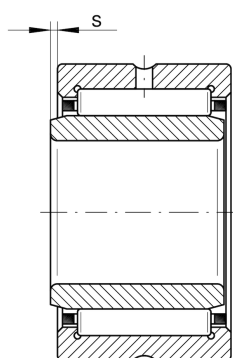

★ NKI30/20-TV-XL

Needle roller bearing

Schaeffler ID:
0507621840000

Needle roller bearings NKI, light series

★ Preferred product

X-life

Technical information

Temperature range

T_{\min}	-20 °C	Operating temperature min.
T_{\max}	120 °C	Operating temperature max.
	0,001 kg	Weight

Main Dimensions & Performance Data

d	30 mm	Bore diameter
D	45 mm	Outside diameter
B	20 mm	Width
C_r	31.000 N	Basic dynamic load rating, radial
C_{0r}	48.500 N	Basic static load rating, radial
C_{ur}	8.600 N	Fatigue load limit, radial
n_G	12.900 1/min	Limiting speed
n_{gr}	6.800 1/min	Reference speed

Dimensions

F	35 mm	Raceway diameter inner ring
r_{\min}	0,3 mm	Minimum chamfer dimension
s	0,5 mm	Axial displacement