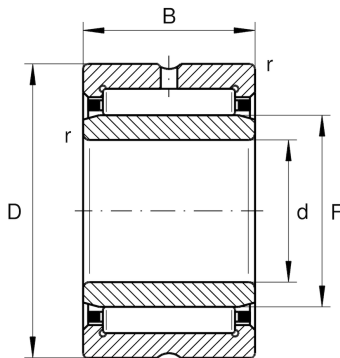

★ NKI30/30-TV-XL

Needle roller bearing

Schaeffler ID:
0507621920000

Needle roller bearings NKI, light series

★ Preferred product

X-life

Technical information

Temperature range

T_{\min}	-20 °C	Operating temperature min.
T_{\max}	120 °C	Operating temperature max.
	0,002 kg	Weight

Main Dimensions & Performance Data

d	30 mm	Bore diameter
D	45 mm	Outside diameter
B	30 mm	Width
C_r	46.000 N	Basic dynamic load rating, radial
C_{0r}	81.000 N	Basic static load rating, radial
C_{ur}	15.300 N	Fatigue load limit, radial
n_G	12.900 1/min	Limiting speed
n_{gr}	6.600 1/min	Reference speed

Dimensions

F	35 mm	Raceway diameter inner ring
r_{\min}	0,3 mm	Minimum chamfer dimension
s	1 mm	Axial displacement