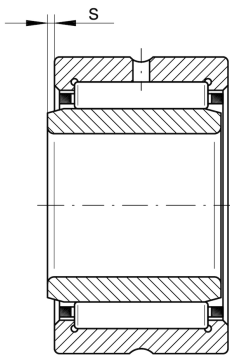

★ NKI30/30-TV-XL

Needle roller bearing

Schaeffler ID:
0507621920000

Needle roller bearings NKI, light series

★ Preferred product

X-life

Technical information

Temperature range

T_{\min}	-20 °C	Operating temperature min.
T_{\max}	120 °C	Operating temperature max.
	0,002 kg	Weight

Main Dimensions & Performance Data

d	30 mm	Bore diameter
D	45 mm	Outside diameter
B	30 mm	Width
C_r	46.000 N	Basic dynamic load rating, radial
C_{0r}	81.000 N	Basic static load rating, radial
C_{ur}	15.300 N	Fatigue load limit, radial
n_G	12.900 1/min	Limiting speed
n_{gr}	6.600 1/min	Reference speed

Dimensions

F	35 mm	Raceway diameter inner ring
r_{\min}	0,3 mm	Minimum chamfer dimension
s	1 mm	Axial displacement