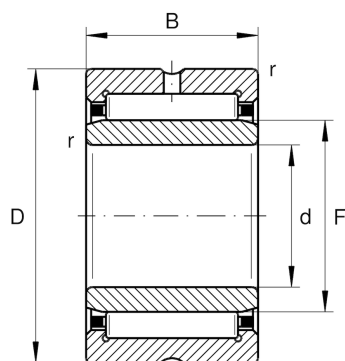

★ NKI40/30-TV-XL

Needle roller bearing

Schaeffler ID:
0507622810000

Needle roller bearings NKI, light series

★ Preferred product

X-life

Technical information

Temperature range

T_{\min}	-20 °C	Operating temperature min.
T_{\max}	120 °C	Operating temperature max.
	0,206 kg	Weight

Main Dimensions & Performance Data

d	40 mm	Bore diameter
D	55 mm	Outside diameter
B	30 mm	Width
C_r	52.000 N	Basic dynamic load rating, radial
C_{0r}	103.000 N	Basic static load rating, radial
C_{ur}	19.500 N	Fatigue load limit, radial
n_G	10.200 1/min	Limiting speed
n_{gr}	5.400 1/min	Reference speed

Dimensions

F	45 mm	Raceway diameter inner ring
r_{\min}	0,3 mm	Minimum chamfer dimension
s	1 mm	Axial displacement