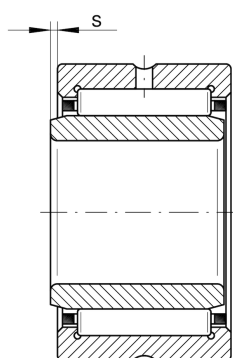

★ NKI40/30-TV-XL

Needle roller bearing

Schaeffler ID:
0507622810000

Needle roller bearings NKI, light series

★ Preferred product

X-life

Technical information

Temperature range

T_{\min}	-20 °C	Operating temperature min.
T_{\max}	120 °C	Operating temperature max.
	0,206 kg	Weight

Main Dimensions & Performance Data

d	40 mm	Bore diameter
D	55 mm	Outside diameter
B	30 mm	Width
C_r	52.000 N	Basic dynamic load rating, radial
C_{0r}	103.000 N	Basic static load rating, radial
C_{ur}	19.500 N	Fatigue load limit, radial
n_G	10.200 1/min	Limiting speed
n_{gr}	5.400 1/min	Reference speed

Dimensions

F	45 mm	Raceway diameter inner ring
r_{\min}	0,3 mm	Minimum chamfer dimension
s	1 mm	Axial displacement