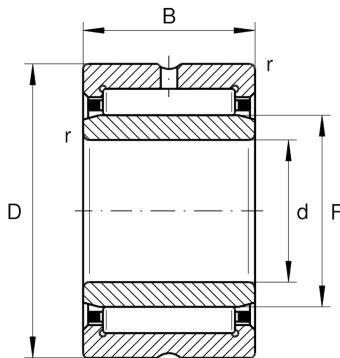

★ NKI45/25-TV-XL

Needle roller bearing

Schaeffler ID:
0507623110000

Needle roller bearings NKI, light series

★ Preferred product

X-life

Technical information

Temperature range

T_{\min}	-20 °C	Operating temperature min.
T_{\max}	120 °C	Operating temperature max.
	0,002 kg	Weight

Main Dimensions & Performance Data

d	45 mm	Bore diameter
D	62 mm	Outside diameter
B	25 mm	Width
C_r	48.500 N	Basic dynamic load rating, radial
C_{0r}	87.000 N	Basic static load rating, radial
C_{ur}	15.000 N	Fatigue load limit, radial
n_G	9.200 1/min	Limiting speed
n_{gr}	5.100 1/min	Reference speed

Dimensions

F	50 mm	Raceway diameter inner ring
r_{\min}	0,6 mm	Minimum chamfer dimension
s	1,5 mm	Axial displacement