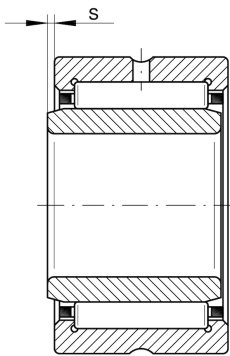

★ NKI45/25-TV-XL

Needle roller bearing

Schaeffler ID:
0507623110000

Needle roller bearings NKI, light series

★ Preferred product

X-life

Technical information

Temperature range

T_{\min}	-20 °C	Operating temperature min.
T_{\max}	120 °C	Operating temperature max.
	0,002 kg	Weight

Main Dimensions & Performance Data

d	45 mm	Bore diameter
D	62 mm	Outside diameter
B	25 mm	Width
C_r	48.500 N	Basic dynamic load rating, radial
C_{0r}	87.000 N	Basic static load rating, radial
C_{ur}	15.000 N	Fatigue load limit, radial
n_G	9.200 1/min	Limiting speed
n_{gr}	5.100 1/min	Reference speed

Dimensions

F	50 mm	Raceway diameter inner ring
r_{\min}	0,6 mm	Minimum chamfer dimension
s	1,5 mm	Axial displacement