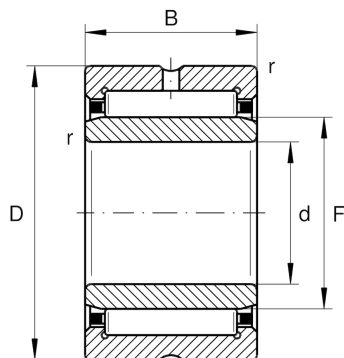

★ NKI45/35-TV-XL

Needle roller bearing

Schaeffler ID:
0507623200000

Needle roller bearings NKI, light series

★ Preferred product

X-life

Technical information

Temperature range

$T_{\min}$	-20 °C	Operating temperature min.
$T_{\max}$	120 °C	Operating temperature max.
	0,003 kg	Weight

Main Dimensions & Performance Data

d	45 mm	Bore diameter
D	62 mm	Outside diameter
B	35 mm	Width
C_r	67.000 N	Basic dynamic load rating, radial
C_{0r}	132.000 N	Basic static load rating, radial
C_{ur}	24.300 N	Fatigue load limit, radial
n_G	9.200 1/min	Limiting speed
n_{gr}	4.950 1/min	Reference speed

Dimensions

F	50 mm	Raceway diameter inner ring
$r_{\min}$	0,6 mm	Minimum chamfer dimension
s	2 mm	Axial displacement