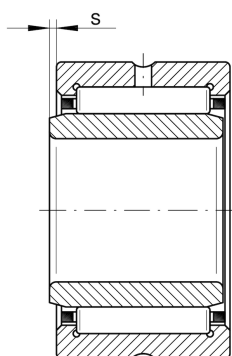

Technical information

Temperature range

$T_{\min}$	-20 °C	Operating temperature min.
$T_{\max}$	120 °C	Operating temperature max.
	0,003 kg	Weight

Main Dimensions & Performance Data

d	45 mm	Bore diameter
D	62 mm	Outside diameter
B	35 mm	Width
C_r	67.000 N	Basic dynamic load rating, radial
C_{0r}	132.000 N	Basic static load rating, radial
C_{ur}	24.300 N	Fatigue load limit, radial
n_G	9.200 1/min	Limiting speed
n_{gr}	4.950 1/min	Reference speed

Dimensions

F	50 mm	Raceway diameter inner ring
$r_{\min}$	0,6 mm	Minimum chamfer dimension
s	2 mm	Axial displacement