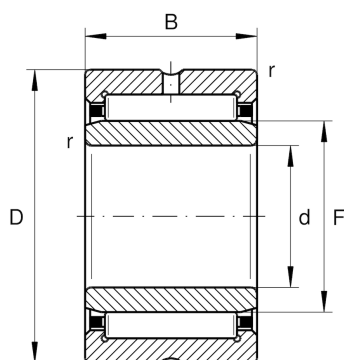

★ NKI75/25-XL

Needle roller bearing

Schaeffler ID:
0507628180000

Needle roller bearings NKI, light series

★ Preferred product

X-life

Technical information

Temperature range

$T_{\min}$	-30 °C	Operating temperature min.
$T_{\max}$	120 °C	Operating temperature max.
	0,639 kg	Weight

Main Dimensions & Performance Data

d	75 mm	Bore diameter
D	105 mm	Outside diameter
B	25 mm	Width
C_r	78.000 N	Basic dynamic load rating, radial
C_{0r}	123.000 N	Basic static load rating, radial
C_{ur}	22.100 N	Fatigue load limit, radial
n_G	5.400 1/min	Limiting speed
n_{gr}	3.300 1/min	Reference speed

Dimensions

F	85 mm	Raceway diameter inner ring
$r_{\min}$	1 mm	Minimum chamfer dimension
s	1 mm	Axial displacement