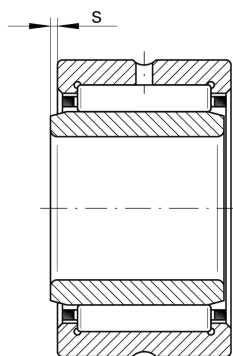

Technical information

Temperature range

$T_{\min}$	-30 °C	Operating temperature min.
$T_{\max}$	120 °C	Operating temperature max.
	0,639 kg	Weight

Main Dimensions & Performance Data

d	75 mm	Bore diameter
D	105 mm	Outside diameter
B	25 mm	Width
C_r	78.000 N	Basic dynamic load rating, radial
C_{0r}	123.000 N	Basic static load rating, radial
C_{ur}	22.100 N	Fatigue load limit, radial
n_G	5.400 1/min	Limiting speed
n_{gr}	3.300 1/min	Reference speed

Dimensions

F	85 mm	Raceway diameter inner ring
$r_{\min}$	1 mm	Minimum chamfer dimension
s	1 mm	Axial displacement