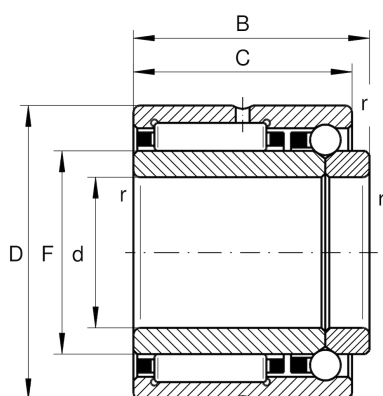

IMAGE
COMING SOON

★ NKIB5909-XL

Needle roller/angular contact ball bearing

Schaeffler ID:
0507829080000

Needle roller/angular contact ball bearings
NKIB, double direction axial component

★ Preferred product

X-life

Technical information

Temperature range

$T_{\min}$	-30 °C	Operating temperature min.
$T_{\max}$	120 °C	Operating temperature max.
	0,004 kg	Weight

Main Dimensions & Performance Data

d	45 mm	Bore diameter
D	68 mm	Outside diameter
B	34 mm	Width
C_r	51.000 N	Basic dynamic load rating, radial
C_{0r}	73.000 N	Basic static load rating, radial
C_a	9.600 N	Basic dynamic load rating, axial
C_{0a}	21.400 N	Basic static load rating, axial
C_{ur}	12.900 N	Fatigue load limit, radial
C_{ua}	970 N	Fatigue load limit, axial
n_G	8.700 1/min	Limiting speed
n_{gr}	7.000 1/min	Reference speed

Dimensions

F	52 mm	Raceway diameter inner ring
C	30 mm	Width, outer ring
$r_{\min}$	0,6 mm	Minimum chamfer dimension