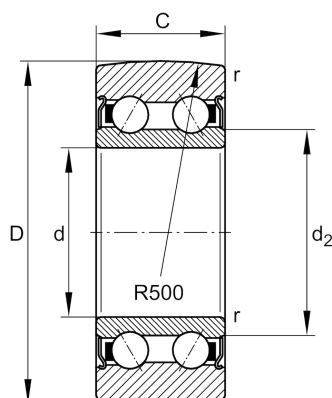

★ LR5200-X-2Z-TVH-XL

Track roller

Schaeffler ID:
0824794020000

Track roller LR...-2Z-TVH-XL, two-row, no plastic tyre

★ Preferred product

X-life

Technical information

Main Dimensions & Performance Data

D	32 mm	Outside diameter
d	10 mm	Bore diameter
C	14 mm	Height
$C_{r w}$	7.200 N	Basic dynamic load rating, radial
$C_{0r w}$	4.900 N	Basic static load rating, radial
$C_{ur w}$	250 N	Fatigue load limit, radial
n_{DG}	13.000 1/min	Speed on permanent grease lubrication
$F_{r per}$	4.900 N	Permissible dynamic load outer ring, radial
	0,07 kg	Weight

Dimensions

d_2	17 mm	Diameter of thrust washer
r_{min}	0,6 mm	Minimum chamfer dimension
R	500 mm	Radius of outer ring outside profile