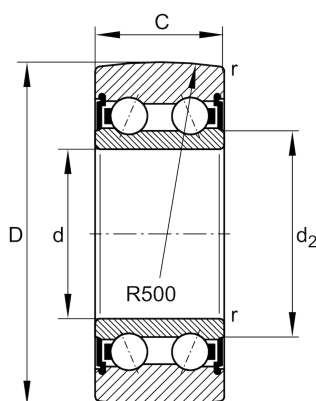

★ LR5204-2HRS-TVH-XL

Track roller

Schaeffler ID:
0826463330000

Track roller LR...-2HRS-TVH-XL, two-row,
no plastic tyre

★ Preferred product

X-life

Technical information

Main Dimensions & Performance Data

D	52 mm	Outside diameter
d	20 mm	Bore diameter
C	20,6 mm	Height
$C_{r w}$	16.900 N	Basic dynamic load rating, radial
$C_{0r w}$	12.700 N	Basic static load rating, radial
$C_{ur w}$	660 N	Fatigue load limit, radial
n_{DG}	5.300 1/min	Speed on permanent grease lubrication
$F_{r per}$	10.200 N	Permissible dynamic load outer ring, radial
	0,211 kg	Weight

Dimensions

d_2	29,2 mm	Diameter of thrust washer
r_{min}	1 mm	Minimum chamfer dimension
R	500 mm	Radius of outer ring outside profile