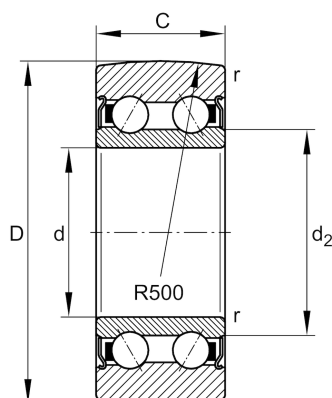

★ LR5204-2Z-TVH-XL

Track roller

Schaeffler ID:
0826468720000

Track roller LR...-2Z-TVH-XL, two-row, no plastic tyre

★ Preferred product

X-life

Technical information

Main Dimensions & Performance Data

D	52 mm	Outside diameter
d	20 mm	Bore diameter
C	20,6 mm	Height
$C_{r w}$	16.900 N	Basic dynamic load rating, radial
$C_{0r w}$	12.700 N	Basic static load rating, radial
$C_{ur w}$	660 N	Fatigue load limit, radial
n_{DG}	7.300 1/min	Speed on permanent grease lubrication
$F_{r per}$	10.200 N	Permissible dynamic load outer ring, radial
	0,23 kg	Weight

Dimensions

d_2	29,2 mm	Diameter of thrust washer
r_{min}	1 mm	Minimum chamfer dimension
R	500 mm	Radius of outer ring outside profile