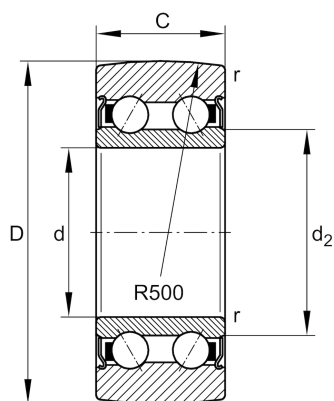

★ LR5204-X-2Z-TVH-XL

Track roller

Schaeffler ID:
0826469960000

Track roller LR...-2Z-TVH-XL, two-row, no plastic tyre

★ Preferred product

X-life

Technical information

Main Dimensions & Performance Data

D	52 mm	Outside diameter
d	20 mm	Bore diameter
C	20,6 mm	Height
$C_{r w}$	16.900 N	Basic dynamic load rating, radial
$C_{0r w}$	12.700 N	Basic static load rating, radial
$C_{ur w}$	660 N	Fatigue load limit, radial
n_{DG}	7.300 1/min	Speed on permanent grease lubrication
$F_{r per}$	10.200 N	Permissible dynamic load outer ring, radial
	0,23 kg	Weight

Dimensions

d_2	29,2 mm	Diameter of thrust washer
r_{min}	1 mm	Minimum chamfer dimension
R	500 mm	Radius of outer ring outside profile