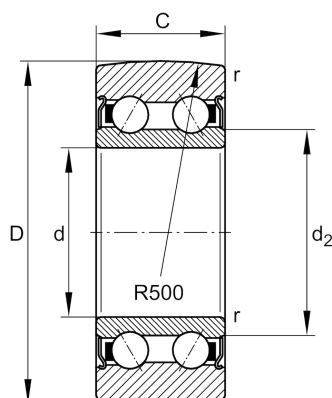

★ LR5206-X-2Z-TVH-XL

Track roller

Schaeffler ID:
0827487560000

Track roller LR...-2Z-TVH-XL, two-row, no plastic tyre

★ Preferred product

X-life

Technical information

Main Dimensions & Performance Data

D	72 mm	Outside diameter
d	30 mm	Bore diameter
C	23,8 mm	Height
$C_{r w}$	26.500 N	Basic dynamic load rating, radial
$C_{0r w}$	22.000 N	Basic static load rating, radial
$C_{ur w}$	1.140 N	Fatigue load limit, radial
n_{DG}	5.500 1/min	Speed on permanent grease lubrication
$F_{r per}$	22.000 N	Permissible dynamic load outer ring, radial
	0,51 kg	Weight

Dimensions

d_2	40,3 mm	Diameter of thrust washer
r_{min}	1 mm	Minimum chamfer dimension
R	500 mm	Radius of outer ring outside profile