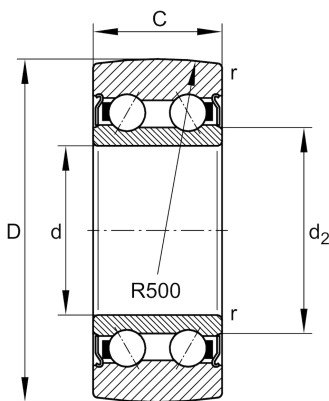

★ LR5207-2Z-TVH-XL

Track roller

Schaeffler ID:
0827553610000

Track roller LR...-2Z-TVH-XL, two-row, no plastic tyre

★ Preferred product

X-life

Technical information

Main Dimensions & Performance Data

D	80 mm	Outside diameter
d	35 mm	Bore diameter
C	27 mm	Height
$C_{r w}$	33.000 N	Basic dynamic load rating, radial
$C_{0r w}$	27.500 N	Basic static load rating, radial
$C_{ur w}$	1.450 N	Fatigue load limit, radial
n_{DG}	4.650 1/min	Speed on permanent grease lubrication
$F_{r per}$	22.200 N	Permissible dynamic load outer ring, radial
	0,66 kg	Weight

Dimensions

d_2	47 mm	Diameter of thrust washer
r_{min}	1,1 mm	Minimum chamfer dimension
R	500 mm	Radius of outer ring outside profile