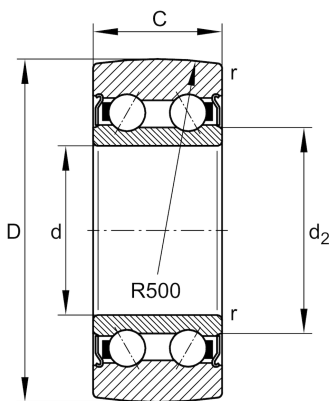

★ LR5207-X-2Z-TVH-XL

Track roller

Schaeffler ID:
0827557440000

Track roller LR...-2Z-TVH-XL, two-row, no plastic tyre

★ Preferred product

X-life

Technical information

Main Dimensions & Performance Data

D	80 mm	Outside diameter
d	35 mm	Bore diameter
C	27 mm	Height
$C_{r w}$	33.000 N	Basic dynamic load rating, radial
$C_{0r w}$	27.500 N	Basic static load rating, radial
$C_{ur w}$	1.450 N	Fatigue load limit, radial
n_{DG}	4.650 1/min	Speed on permanent grease lubrication
$F_{r per}$	22.200 N	Permissible dynamic load outer ring, radial
	0,66 kg	Weight

Dimensions

d_2	47 mm	Diameter of thrust washer
r_{min}	1,1 mm	Minimum chamfer dimension
R	500 mm	Radius of outer ring outside profile