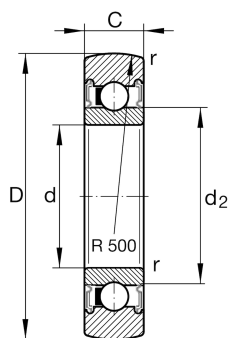

LR203-2RSR

Track roller

Schaeffler ID:
0922432070000

Track roller LR..-2RSR, single row, no
plastic tyre

Technical information

Main Dimensions & Performance Data

D	47 mm	Outside diameter
d	17 mm	Bore diameter
C	12 mm	Height
$C_{r w}$	8.900 N	Basic dynamic load rating, radial
$C_{0r w}$	4.550 N	Basic static load rating, radial
$C_{ur w}$	229 N	Fatigue load limit, radial
n_{DG}	9.000 1/min	Speed on permanent grease lubrication
	0,108 kg	Weight

Dimensions

d_2	24 mm	Diameter of thrust washer
r_{min}	0,6 mm	Minimum chamfer dimension
R	500 mm	Radius of outer ring outside profile