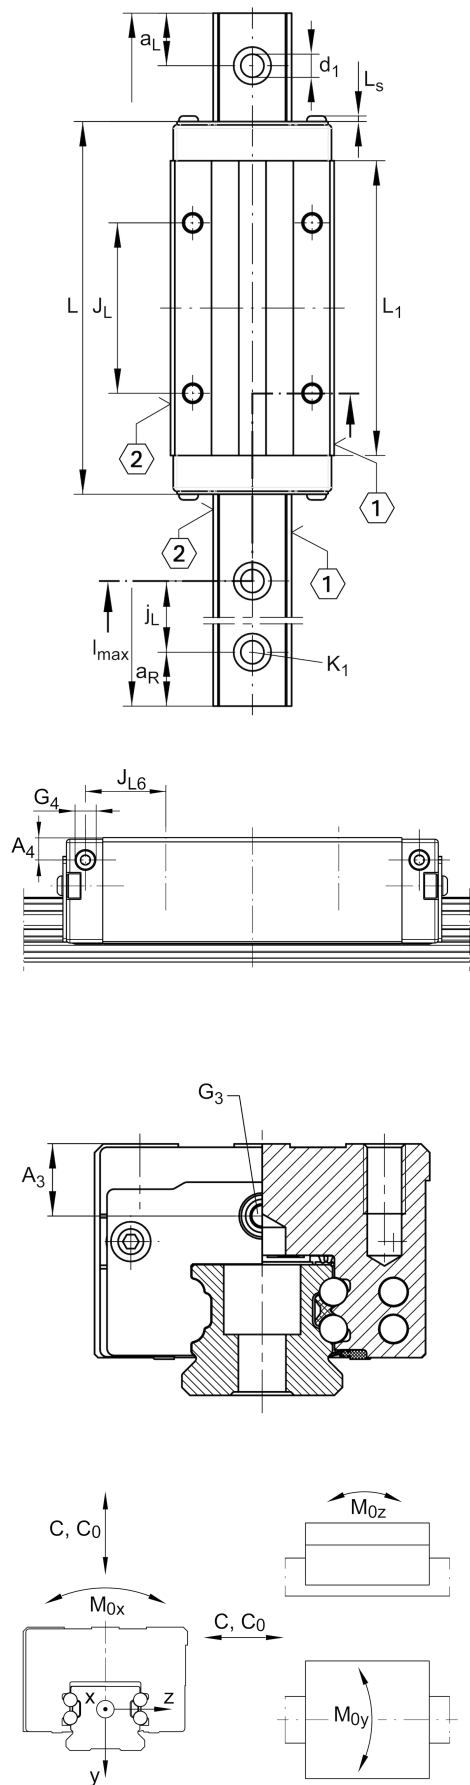

★ KWVE25-B-SL

Recirculating ball bearing carriage

Schaeffler ID:
0127394800240

Carriages KWVE...-B-SL, narrow, long
carriage, four-row

★ Preferred product

Technical information

Main Dimensions & Performance Data

H	36 mm	height system
B	48 mm	width carriage
L	109,1 mm	overall length carriage
C	23.400 N	dynamic load rating
C_0	54.000 N	static load rating
M_{0x}	745 Nm	static moment rating about X axis
M_{0y}	825 Nm	static moment rating about Y axis
M_{0z}	825 Nm	static moment rating about Z axis
	0,898 kg	Weight

Mounting dimensions

VMKB_065	KWVE	Material name
A ₁	12,5 mm	
J _B	35 mm	
b	23 mm	width rail
A ₂	6,5 mm	
L ₁	86,5 mm	
L _S	1,65 mm	
J _L	50 mm	
H ₁	5,1 mm	
H ₅	5,25 mm	
T ₅	10 mm	
G ₂	M6	fixing screws below (DIN ISO 4762-12.9)
G _{2 M_A}	17 Nm	maximum tightening torque
A ₃	11 mm	position lubrication connector
G ₃	M6	lubrication connector
t _{G₃}	7 mm	maximum permissible screw depth for lubrication connectors
A ₄	6,5 mm	position lubrication connector
G ₄	M6 mm	lubrication connector
t _{G₄}	7 mm	maximum permissible screw depth for lubrication connectors
J _{L6}	23,3 mm	position lubrication connector