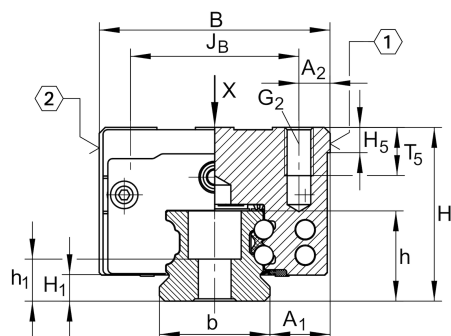

★ KWVE25-B-SL

Recirculating ball bearing carriage

Schaeffler ID:
0127394800240

Carriages KWVE...-B-SL, narrow, long
carriage, four-row

★ Preferred product

Technical information

Main Dimensions & Performance Data

H	36 mm	height system
B	48 mm	width carriage
L	109,1 mm	overall length carriage
C	23.400 N	dynamic load rating
C_0	54.000 N	static load rating
M_{0x}	745 Nm	static moment rating about X axis
M_{0y}	825 Nm	static moment rating about Y axis
M_{0z}	825 Nm	static moment rating about Z axis
	0,898 kg	Weight

Mounting dimensions

VMKB_065	KWVE	Material name
A ₁	12,5 mm	
J _B	35 mm	
b	23 mm	width rail
A ₂	6,5 mm	
L ₁	86,5 mm	
L _S	1,65 mm	
J _L	50 mm	
H ₁	5,1 mm	
H ₅	5,25 mm	
T ₅	10 mm	
G ₂	M6	fixing screws below (DIN ISO 4762-12.9)
G _{2 M_A}	17 Nm	maximum tightening torque
A ₃	11 mm	position lubrication connector
G ₃	M6	lubrication connector
t _{G₃}	7 mm	maximum permissible screw depth for lubrication connectors
A ₄	6,5 mm	position lubrication connector
G ₄	M6 mm	lubrication connector
t _{G₄}	7 mm	maximum permissible screw depth for lubrication connectors
J _{L6}	23,3 mm	position lubrication connector