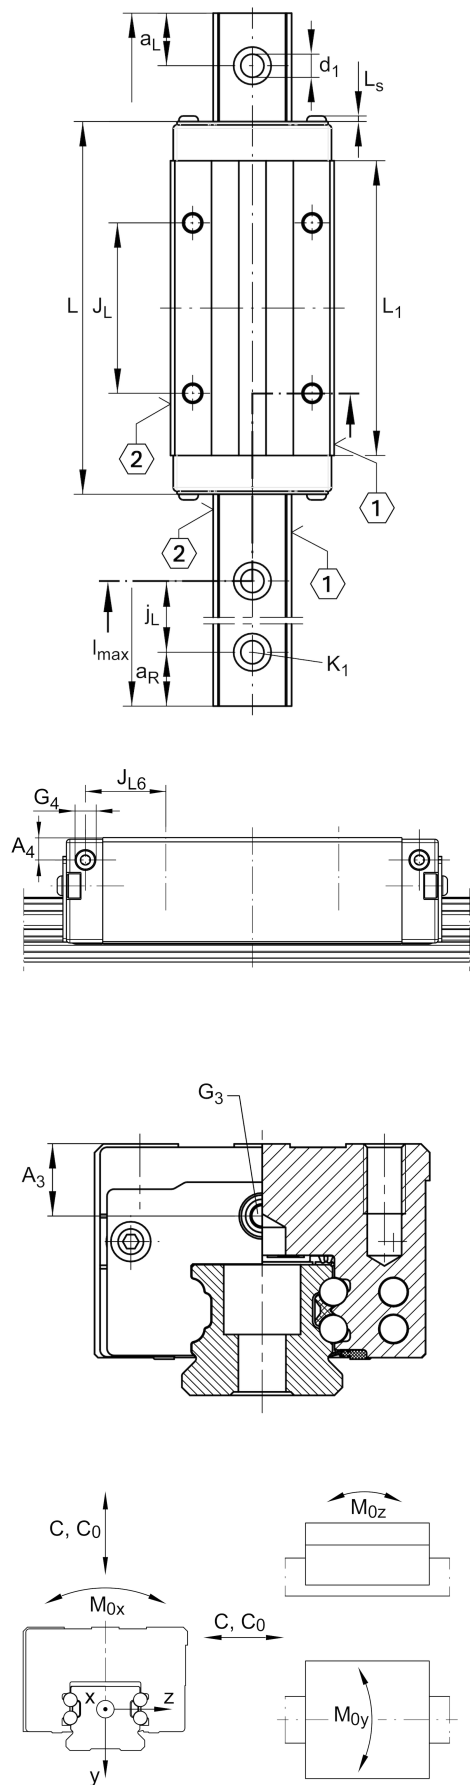

★ KWVE25-B-SNL

Recirculating ball bearing carriage

Schaeffler ID:
0127395610240

Carriages KWVE...-B-SNL, narrow, low,
long carriage, four-row

★ Preferred product

Technical information

Main Dimensions & Performance Data

H	31 mm	height system
B	48 mm	width carriage
L	109,1 mm	overall length carriage
C	23.400 N	dynamic load rating
C ₀	54.000 N	static load rating
M _{0x}	745 Nm	static moment rating about X axis
M _{0y}	825 Nm	static moment rating about Y axis
M _{0z}	825 Nm	static moment rating about Z axis
	0,708 kg	Weight

Mounting dimensions

VMKB_065	KWVE	Material name
A ₁	12,5 mm	
J _B	35 mm	
b	23 mm	width rail
A ₂	6,5 mm	
L ₁	86,5 mm	
L _S	1,65 mm	
J _L	50 mm	
H ₁	5,1 mm	
H ₅	5,25 mm	
T ₅	7,5 mm	
G ₂	M6	fixing screws below (DIN ISO 4762-12.9)
G _{2 M_A}	17 Nm	maximum tightening torque
A ₃	6 mm	position lubrication connector
G ₃	M6	lubrication connector
t _{G₃}	7 mm	maximum permissible screw depth for lubrication connectors
A ₄	4 mm	position lubrication connector
G ₄	M3 mm	lubrication connector
t _{G₄}	6 mm	maximum permissible screw depth for lubrication connectors
J _{L6}	22,5 mm	position lubrication connector