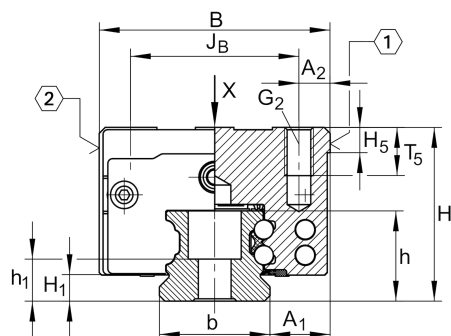

★ KWVE25-B-SNL

Recirculating ball bearing carriage

Schaeffler ID:
0127395610240

Carriages KWVE...-B-SNL, narrow, low,
long carriage, four-row

★ Preferred product

Technical information

Main Dimensions & Performance Data

H	31 mm	height system
B	48 mm	width carriage
L	109,1 mm	overall length carriage
C	23.400 N	dynamic load rating
C ₀	54.000 N	static load rating
M _{0x}	745 Nm	static moment rating about X axis
M _{0y}	825 Nm	static moment rating about Y axis
M _{0z}	825 Nm	static moment rating about Z axis
	0,708 kg	Weight

Mounting dimensions

VMKB_065	KWVE	Material name
A ₁	12,5 mm	
J _B	35 mm	
b	23 mm	width rail
A ₂	6,5 mm	
L ₁	86,5 mm	
L _S	1,65 mm	
J _L	50 mm	
H ₁	5,1 mm	
H ₅	5,25 mm	
T ₅	7,5 mm	
G ₂	M6	fixing screws below (DIN ISO 4762-12.9)
G _{2 M_A}	17 Nm	maximum tightening torque
A ₃	6 mm	position lubrication connector
G ₃	M6	lubrication connector
t _{G₃}	7 mm	maximum permissible screw depth for lubrication connectors
A ₄	4 mm	position lubrication connector
G ₄	M3 mm	lubrication connector
t _{G₄}	6 mm	maximum permissible screw depth for lubrication connectors
J _{L6}	22,5 mm	position lubrication connector