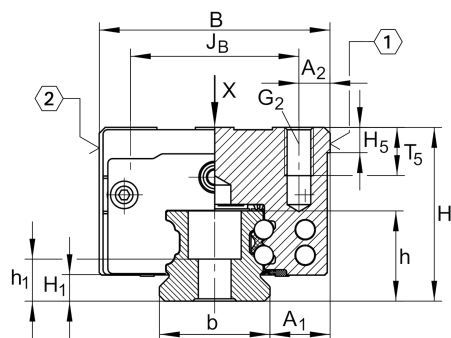

★ KWVE45-B-SNL

Recirculating ball bearing carriage

Schaeffler ID:
0201154310240

Carriages KWVE...-B-SNL, narrow, low,
long carriage, four-row

★ Preferred product

Technical information

Main Dimensions & Performance Data

H	52 mm	height system
B	86 mm	width carriage
L	172,7 mm	overall length carriage
C	82.000 N	dynamic load rating
C ₀	181.000 N	static load rating
M _{0x}	4.635 Nm	static moment rating about X axis
M _{0y}	4.000 Nm	static moment rating about Y axis
M _{0z}	4.000 Nm	static moment rating about Z axis
	2,86 kg	Weight

Mounting dimensions

VMKB_065	KWVE	Material name
A ₁	20,5 mm	
J _B	60 mm	
b	45 mm	width rail
A ₂	13 mm	
L ₁	134,6 mm	
L _S	2,2 mm	
J _L	80 mm	
H ₁	9,7 mm	
H ₅	9,25 mm	
T ₅	16,5 mm	
G ₂	M10	fixing screws below (DIN ISO 4762-12.9)
G ₂ M _A	83 Nm	maximum tightening torque
A ₃	8,5 mm	position lubrication connector
G ₃	M6	lubrication connector
t G ₃	7 mm	maximum permissible screw depth for lubrication connectors
A ₄	8,5 mm	position lubrication connector
G ₄	M6 mm	lubrication connector
t G ₄	7 mm	maximum permissible screw depth for lubrication connectors
J _{L6}	35,3 mm	position lubrication connector