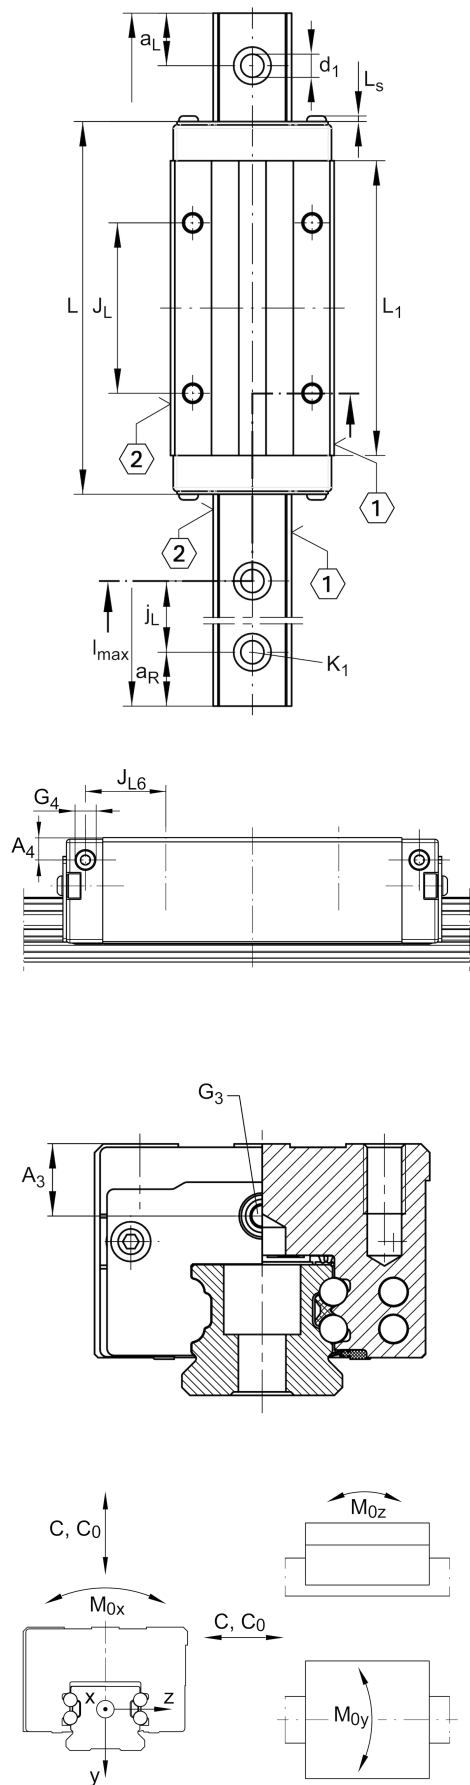

★ KWVE45-B-SNL

Recirculating ball bearing carriage

Schaeffler ID:
0201154310240

Carriages KWVE...-B-SNL, narrow, low,
long carriage, four-row

★ Preferred product

Technical information

Main Dimensions & Performance Data

H	52 mm	height system
B	86 mm	width carriage
L	172,7 mm	overall length carriage
C	82.000 N	dynamic load rating
C ₀	181.000 N	static load rating
M _{0x}	4.635 Nm	static moment rating about X axis
M _{0y}	4.000 Nm	static moment rating about Y axis
M _{0z}	4.000 Nm	static moment rating about Z axis
	2,86 kg	Weight

Mounting dimensions

VMKB_065	KWVE	Material name
A ₁	20,5 mm	
J _B	60 mm	
b	45 mm	width rail
A ₂	13 mm	
L ₁	134,6 mm	
L _S	2,2 mm	
J _L	80 mm	
H ₁	9,7 mm	
H ₅	9,25 mm	
T ₅	16,5 mm	
G ₂	M10	fixing screws below (DIN ISO 4762-12.9)
G ₂ M _A	83 Nm	maximum tightening torque
A ₃	8,5 mm	position lubrication connector
G ₃	M6	lubrication connector
t G ₃	7 mm	maximum permissible screw depth for lubrication connectors
A ₄	8,5 mm	position lubrication connector
G ₄	M6 mm	lubrication connector
t G ₄	7 mm	maximum permissible screw depth for lubrication connectors
J _{L6}	35,3 mm	position lubrication connector