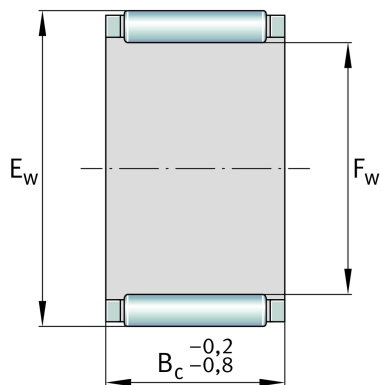

★ K4X7X7-TV

Needle roller cage assembly

Schaeffler ID:
0000111696063

Needle roller cage assembly K...-TV, single
row

★ Preferred product

Technical information

Temperature range

T_{min}	-20 °C	Operating temperature min.
T_{max}	120 °C	Operating temperature max.
	0,48 g	Weight

Main Dimensions & Performance Data

F_w	4 mm	Inner diameter of needle roller complement
E_w	7 mm	Outside diameter of needle roller complement
B_c	7 mm	Width
C_r	1.740 N	Basic dynamic load rating, radial
C_{0r}	1.270 N	Basic static load rating, radial
C_{ur}	148 N	Fatigue load limit, radial
n_G	42.500 1/min	Limiting speed
n_{gr}	59.000 1/min	Reference speed