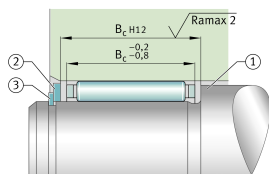

★ K4X7X7-TV

Needle roller cage assembly

Schaeffler ID:
0000111696063

Needle roller cage assembly K...-TV, single
row

★ Preferred product

Technical information

Temperature range

T_{min}	-20 °C	Operating temperature min.
T_{max}	120 °C	Operating temperature max.
	0,48 g	Weight

Main Dimensions & Performance Data

F_w	4 mm	Inner diameter of needle roller complement
E_w	7 mm	Outside diameter of needle roller complement
B_c	7 mm	Width
C_r	1.740 N	Basic dynamic load rating, radial
C_{0r}	1.270 N	Basic static load rating, radial
C_{ur}	148 N	Fatigue load limit, radial
n_G	42.500 1/min	Limiting speed
n_{gr}	59.000 1/min	Reference speed