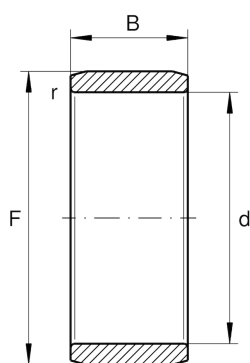

## ★ IR12X15X22,5-XL

Inner ring

Schaeffler ID:  
0000206050000

Inner ring IR..-XL, cylindrical

★ Preferred product

X-life

#### Main Dimensions & Performance Data

d	12 mm	Bore diameter
F	15 mm	Raceway diameter inner ring
B	22,5 mm	Width
	-0,004 mm	Raceway diameter upper tolerance
	-0,018 mm	Raceway diameter lower tolerance
r <sub>min</sub>	0,3 mm	Minimum chamfer dimension
	10,9 g	Weight