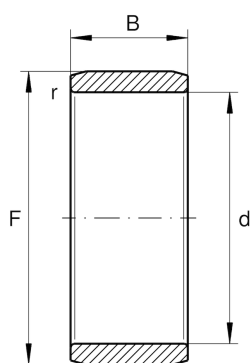

★ IR55X65X28-XL

Inner ring

Schaeffler ID:
0000228610000

Inner ring IR..-XL, cylindrical

★ Preferred product

X-life

Technical information

Main Dimensions & Performance Data

d	55 mm	Bore diameter
F	65 mm	Raceway diameter inner ring
B	28 mm	Width
	-0,01 mm	Raceway diameter upper tolerance
	-0,021 mm	Raceway diameter lower tolerance
r _{min}	1,1 mm	Minimum chamfer dimension
	0,198 kg	Weight