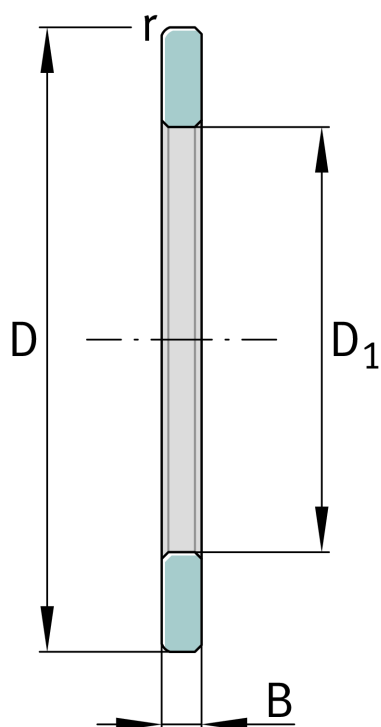

★ GS81102

Housing locating washer

Schaeffler ID:
0000246270000

Axial cylindrical roller bearings 811, single
direction, comprising K811, GS, WS

★ Preferred product

Technical information

Main Dimensions & Performance Data

D	28 mm	Outside diameter
D ₁	16 mm	Bore diameter Housing washer
B	2,75 mm	Width outer ring
	8,5 g	Weight

Dimensions

	S	Locating feature bearing outer ring
r _{min}	0,3 mm	Minimum chamfer dimension