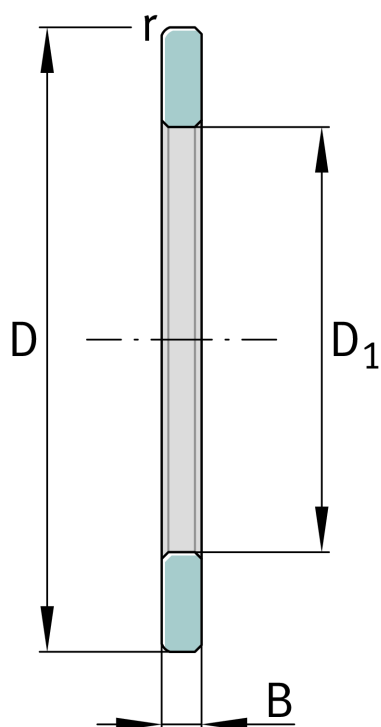

### ★ GS81103

Housing locating washer

Schaeffler ID:  
0000246430000

Axial cylindrical roller bearings 811, single  
direction, comprising K811, GS, WS

★ Preferred product

### Main Dimensions & Performance Data

D	30 mm	Outside diameter
D <sub>1</sub>	18 mm	Bore diameter Housing washer
B	2,75 mm	Width outer ring
	9,3 g	Weight

### Dimensions

	S	Locating feature bearing outer ring
r <sub>min</sub>	0,3 mm	Minimum chamfer dimension