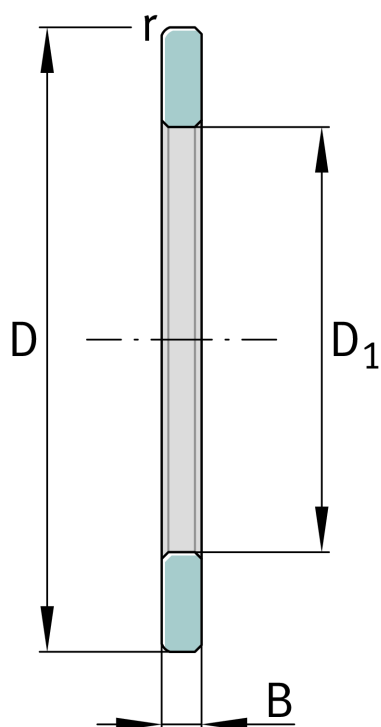

## ★ GS81104

Housing locating washer

Schaeffler ID:  
0000246600000

Axial cylindrical roller bearings 811, single direction, comprising K811, GS, WS

★ Preferred product

### Technical information

#### Main Dimensions & Performance Data

D	35 mm	Outside diameter
D <sub>1</sub>	21 mm	Bore diameter Housing washer
B	2,75 mm	Width outer ring
	12,5 g	Weight

#### Dimensions

	S	Locating feature bearing outer ring
r <sub>min</sub>	0,3 mm	Minimum chamfer dimension