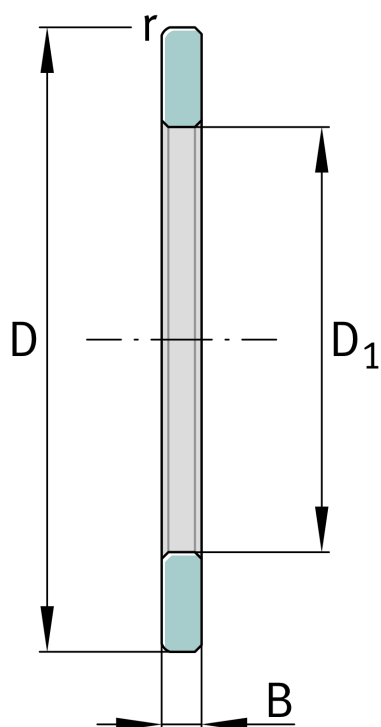

**GS89308**

Housing locating washer

Schaeffler ID:
0000246780000Axial cylindrical roller bearings 893, single
direction, comprising K893, GS, WS

Technical information

**Main Dimensions & Performance Data**

D	78 mm	Outside diameter
D ₁	42 mm	Bore diameter Housing washer
B	7,5 mm	Width outer ring
	0,002 kg	Weight

Dimensions

	S	Locating feature bearing outer ring
r _{min}	1 mm	Minimum chamfer dimension