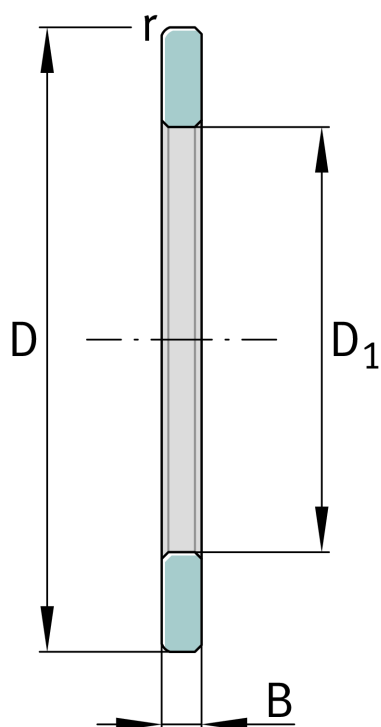

★ GS81105

Housing locating washer

Schaeffler ID:
0000246860000

Axial cylindrical roller bearings 811, single
direction, comprising K811, GS, WS

★ Preferred product

Technical information

Main Dimensions & Performance Data

D	42 mm	Outside diameter
D ₁	26 mm	Bore diameter Housing washer
B	3 mm	Width outer ring
	18,5 g	Weight

Dimensions

	S	Locating feature bearing outer ring
r _{min}	0,6 mm	Minimum chamfer dimension