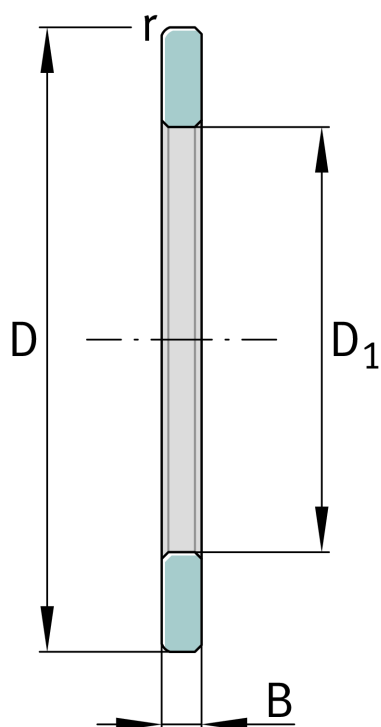

## ★ GS81206

Housing locating washer

Schaeffler ID:  
0000246940000

Axial cylindrical roller bearings 812, single  
direction, comprising K812, GS, WS

★ Preferred product

### Technical information

#### Main Dimensions & Performance Data

D	52 mm	Outside diameter
D <sub>1</sub>	32 mm	Bore diameter Housing washer
B	4,25 mm	Width outer ring
	41,9 g	Weight

#### Dimensions

	S	Locating feature bearing outer ring
r <sub>min</sub>	0,6 mm	Minimum chamfer dimension