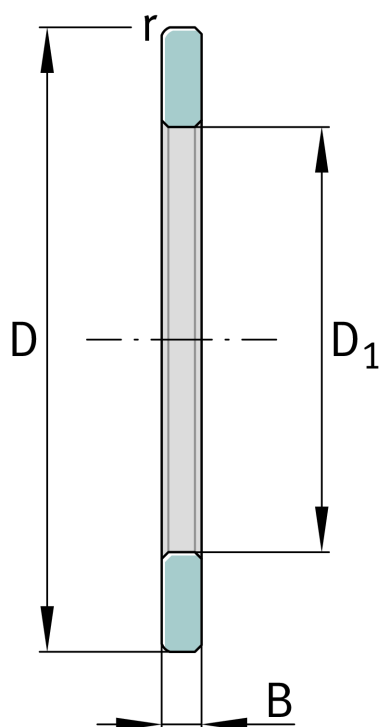

★ GS81106

Housing locating washer

Schaeffler ID:
0000247080000

Axial cylindrical roller bearings 811, single
direction, comprising K811, GS, WS

★ Preferred product

Technical information

Main Dimensions & Performance Data

D	47 mm	Outside diameter
D ₁	32 mm	Bore diameter Housing washer
B	3 mm	Width outer ring
	19,9 g	Weight

Dimensions

	S	Locating feature bearing outer ring
r _{min}	0,6 mm	Minimum chamfer dimension