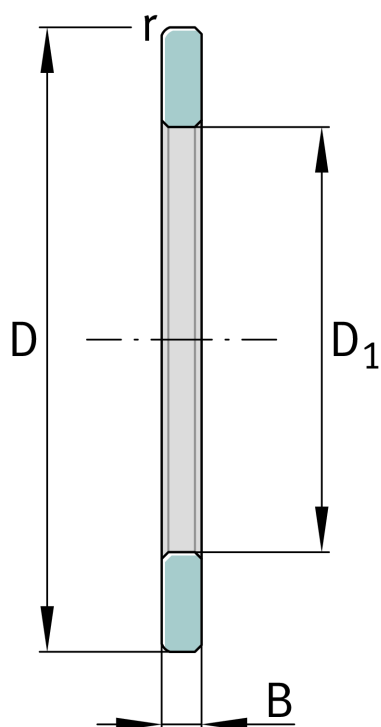

## ★ GS81107

Housing locating washer

Schaeffler ID:  
0000247240000

Axial cylindrical roller bearings 811, single  
direction, comprising K811, GS, WS

★ Preferred product

### Technical information

#### Main Dimensions & Performance Data

D	52 mm	Outside diameter
D <sub>1</sub>	37 mm	Bore diameter Housing washer
B	3,5 mm	Width outer ring
	27 g	Weight

#### Dimensions

	S	Locating feature bearing outer ring
r <sub>min</sub>	0,6 mm	Minimum chamfer dimension