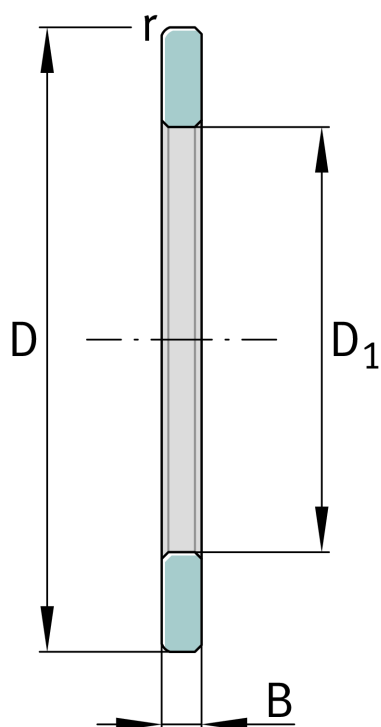

## ★ GS81108

Housing locating washer

Schaeffler ID:  
0000247400000

Axial cylindrical roller bearings 811, single  
direction, comprising K811, GS, WS

★ Preferred product

### Technical information

#### Main Dimensions & Performance Data

D	60 mm	Outside diameter
D <sub>1</sub>	42 mm	Bore diameter Housing washer
B	3,5 mm	Width outer ring
	37,1 g	Weight

#### Dimensions

	S	Locating feature bearing outer ring
r <sub>min</sub>	0,6 mm	Minimum chamfer dimension